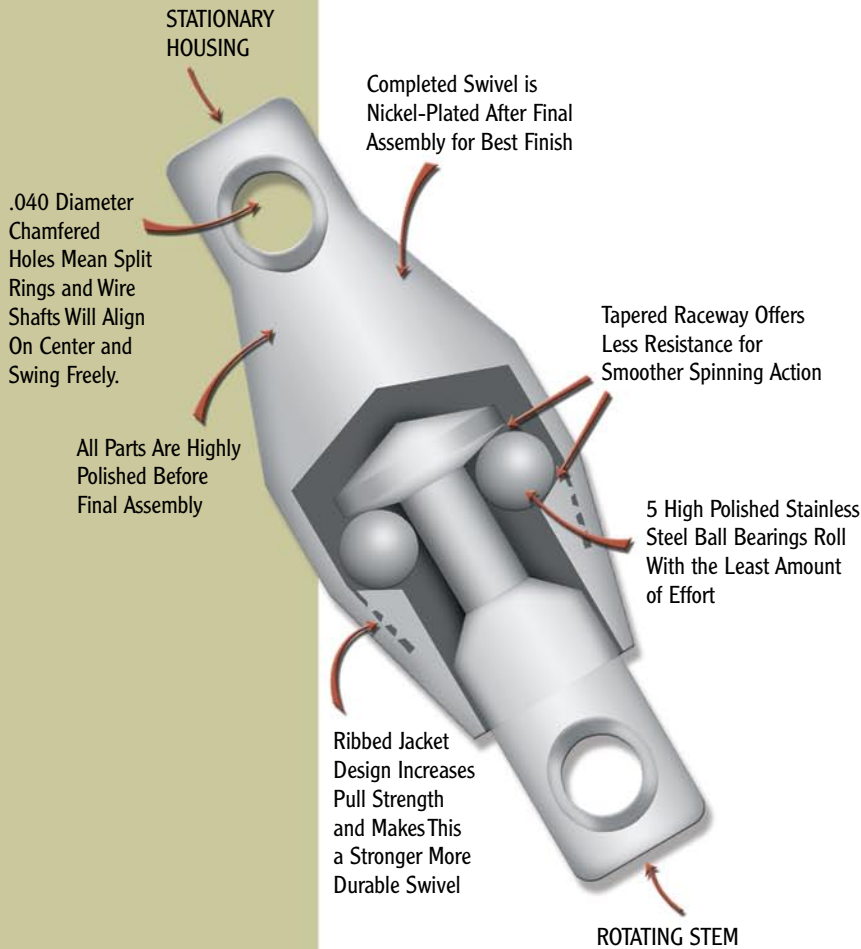

Large Eye Swivels

Size 2

Approximate Size

After years of design, engineering development and the production of millions and millions of swivels the Worth Ball Bearing Swivel continues to set the standard in the tackle industry among OEM fishing tackle manufacturers. Our swivels feature highly polished, precision stainless steel ball bearings, in conjunction with tapered bearing surfaces that combine for a smooth, almost effortless spinning action.

The sleek outer case and ribbed inner jacket design will give our Worth Ball Bearing Swivel the strength and durability you need for all spinnerbait applications. In addition, the special stem design reduces friction and lock-up. We suggest attaching our #2½ fine nickel split ring. This ring was especially designed to accommodate this ball bearing swivel for perfect balance and performance.

Ball Bearing Swivels

Size 2	Swivel Only	Swivel With Front Ring Only	Swivel With Two Split Rings	2 ½ Fine Split Rings	Large Eye Swivel Only	Large Eye With Front Ring
Weight Per Thousand (lbs.)	0.88	1.03	1.18	0.15	1.02	1.16
Nickel	94922	94942	94952	92513	98422	98442
Cost Per Thousand	\$230.00	\$330.00	\$430.00	\$15.75	\$230.00	\$330.00

Packaging: Bulk, 1000 each

Quantity Discounts (per size & finish): 5M-9M less 5%, 10M-24M less 10%, 25M-49M less 15%, 50M-99M less 20% 100M-Over less 25%

Approximate Size

These swivels are high quality American made products and should not be confused with inferior foreign imports. They are manufactured on precision machinery insuring a smooth and precise swivel action to prevent kinking and twisting of the line. Many sizes are available for all types of fishing and they are offered in brass or nickel-plated finish.