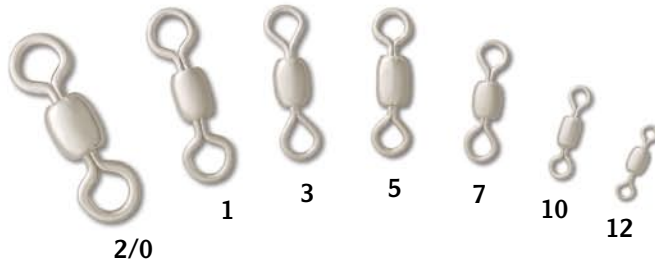

Large Eye Swivels

Size 2

Approximate Size

After years of design, engineering development and the production of millions and millions of swivels the Worth Ball Bearing Swivel continues to set the standard in the tackle industry among OEM fishing tackle manufacturers. Our swivels feature highly polished, precision stainless steel ball bearings, in conjunction with tapered bearing surfaces that combine for a smooth, almost effortless spinning action.

The sleek outer case and ribbed inner jacket design will give our Worth Ball Bearing Swivel the strength and durability you need for all spinnerbait applications. In addition, the special stem design reduces friction and lock-up. We suggest attaching our #2½ fine nickel split ring. This ring was especially designed to accommodate this ball bearing swivel for perfect balance and performance.

Ball Bearing Swivels

Size 2	Swivel Only	Swivel With Front Ring Only	Swivel With Two Split Rings	2 ½ Fine Split Rings	Large Eye Swivel Only	Large Eye With Front Ring
Weight Per Thousand (lbs.)	0.88	1.03	1.18	0.15	1.02	1.16
Nickel	94922	94942	94952	92513	98422	98442
Cost Per Thousand	\$230.00	\$330.00	\$430.00	\$15.75	\$230.00	\$330.00

Packaging: Bulk, 1000 each

Quantity Discounts (per size & finish): 5M-9M less 5%, 10M-24M less 10%, 25M-49M less 15%, 50M-99M less 20% 100M-Over less 25%

Approximate Size

These swivels are high quality American made products and should not be confused with inferior foreign imports. They are manufactured on precision machinery insuring a smooth and precise swivel action to prevent kinking and twisting of the line. Many sizes are available for all types of fishing and they are offered in brass or nickel-plated finish.