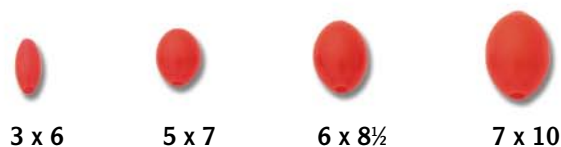

Size (mm)	5	6	8	10
Approx. Hole Diameter (in)	.048	.048	.048	.048
Weight Per Thousand (lbs)	.16	.29	.67	1.42
Salmon Red	97015	97016	97018	97019
Cost Per Thousand	\$12.40	\$28.60	\$54.20	\$121.90
Chartreuse	97055	97056	97058	97059
Cost Per Thousand	\$11.20	\$26.20	\$49.70	\$93.10

Packaging: Bulk, Polybagged

Quantity Discounts (per size & finish): 5M-9M less 5%, 10M-24M less 10%, 25M-49M less 15%, 50M-99M less 20% 100M-Over less 25%

Fluorescent Plastic Beads

Tear Drop Plastic Beads

Size (mm)	4 x 5 ½	5 ½ x 8	8 x 11 ½	8 x 16	12 x 18
Approx. Hole Diameter (in)	.044	.048	.048	.048	.048
Weight Per Thousand (lbs)	.10	.27	.90	1.19	3.24
Salmon Red	97034	97035	97037	97038	97039
Cost Per Thousand	\$20.50	\$54.20	\$94.80	\$121.90	\$304.70

Packaging: Bulk, Polybagged

Quantity Discounts (per size & finish): 5M-9M less 5%, 10M-24M less 10%, 25M-49M less 15%, 50M-99M less 20% 100M-Over less 25%

Oval Plastic Beads

Size (mm)	3 x 6	5 x 7	6 x 8 ½	7 x 10
Approx. Hole Diameter (in)	.044	.048	.048	.048
Weight Per Thousand (lbs)	.07	.22	.36	.65
Salmon Red	97023	97025	97026	97027
Cost Per Thousand	\$16.80	\$54.20	\$67.80	\$88.10