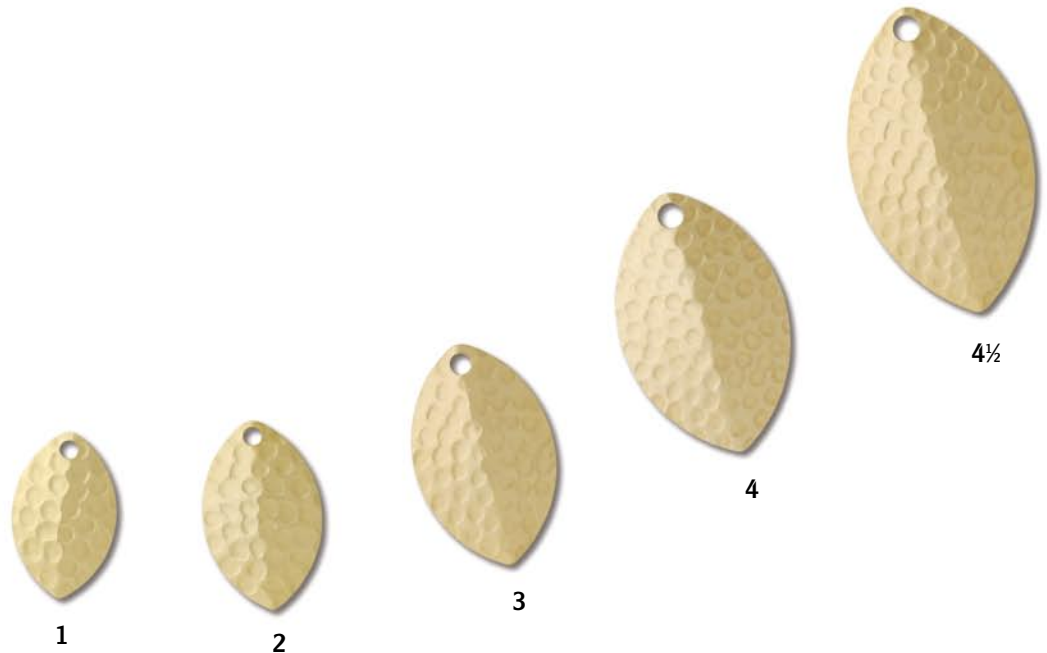

Olympic Blades

This very popular style spinner blade is unique in design and has a tremendous reputation in the Great Northwest for salmon and trout. Carefully balanced and tuned for maximum action, it is now available for all types of game fish. Olympic blades are available in nine sizes, in smooth or hammered brass. Finished in the usual Worth manner, plated blades are highly polished and gold-plated blades are of jewelry finish and will not tarnish or discolor.

Approximate Size

Blade Size Comparison Olympic Blades

Worth	Lakeland®	Hagen's®
1		
2		
3	3	
4	4	4
4 1/2	4 1/2	
5	5	5
5 1/2		
6	6	6
7	7	7

"Approximate Blade Size Comparison"

Olympic Blades - Smooth

Size	5	5 1/2	6	7
Length (in.)	1.881	2.052	2.220	2.466
Width (in.)	1.018	1.190	1.288	1.470
Hole Diameter (in.)	.138	.138	.138	.140
Thickness (in.)	.020	.020	.020	.020
Weight Per Thousand (lbs.)	8.48	11.06	12.85	16.44
Plain Brass	99115	99118	99116	99117
Cost Per Thousand	\$144.60	\$176.20	\$221.50	\$261.80
Polished Brass	99125	99128	99126	99127
Cost Per Thousand	\$159.20	\$193.50	\$246.10	\$289.20
Polished Brass Lacquered	99135	99138	99136	99137
Cost Per Thousand	\$219.20	\$283.50	\$336.10	\$409.20
Nickeled	99145	99148	99146	99147
Cost Per Thousand	\$171.80	\$209.10	\$265.70	\$312.10
Gold Plate	99155	99158	99156	99157
Cost Per Thousand	Please call for pricing on gold plate items.			

Packaging: Bulk, Polybagged

Quantity Discounts (per size & finish): 5M-9M less 5%, 10M-24M less 10%, 25M-49M less 15%, 50M-99M less 20% 100M-Over less 25%
Discounts not available on gold.

Olympic Blades - Hammered