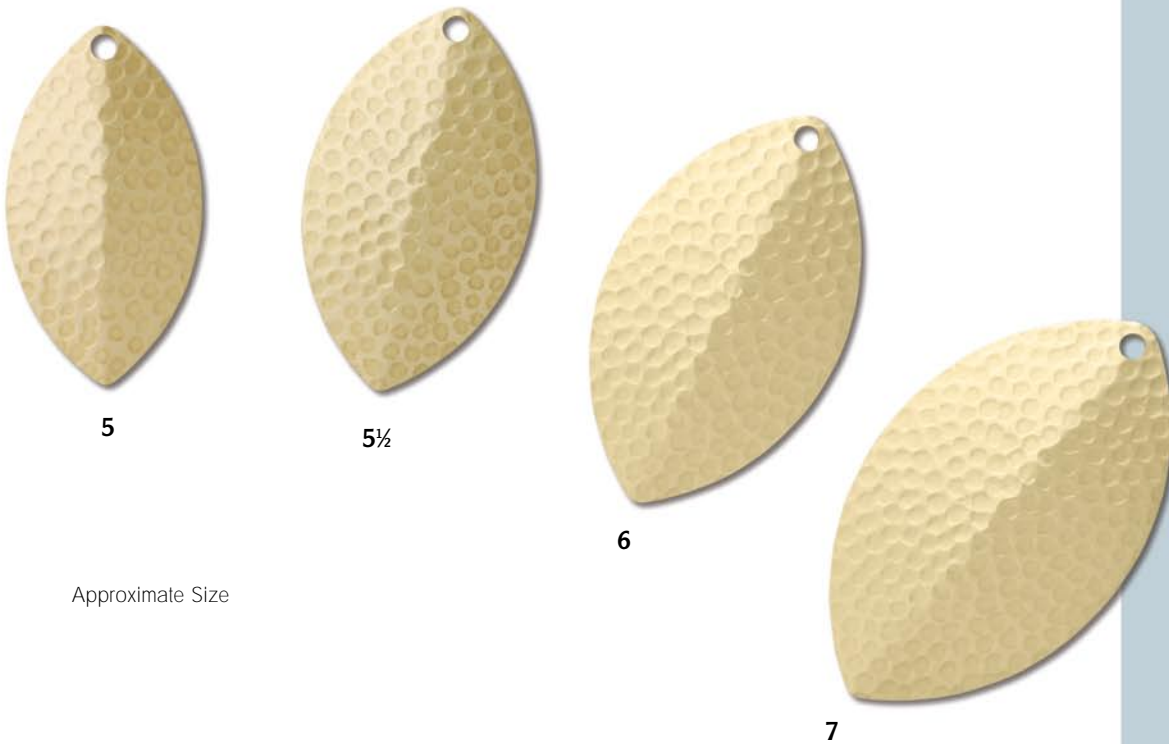

Olympic Blades

Approximate Size

Olympic Blades - Hammered

Size	5	5 ½	6	7
Length (in.)	1.881	2.052	2.220	2.466
Width (in.)	1.018	1.190	1.288	1.470
Hole Diameter (in.)	.138	.138	.138	.140
Thickness (in.)	.020	.020	.020	.020
Weight Per Thousand (lbs.)	8.10	10.44	11.87	15.53
Plain Brass	99165	99168	99166	99167
Cost Per Thousand	$166.30	$202.70	$254.80	$301.10
Polished Brass	99175	99178	99176	99177
Cost Per Thousand	$183.10	$222.50	$283.10	$332.50
Polished Brass Lacquered	99185	99188	99186	99187
Cost Per Thousand	$243.10	$312.50	$373.10	$452.50
Nickeled	99195	99198	99196	99197
Cost Per Thousand	$197.60	$240.50	$305.50	$359.00
Gold Plate	99105	99108	99106	99107
Cost Per Thousand	Please call for pricing on gold plate items.			

Packaging: Bulk, Polybagged

Quantity Discounts (per size & finish): 5M-9M less 5%, 10M-24M less 10%, 25M-49M less 15%, 50M-99M less 20% 100M-Over less 25%

Discounts not available on gold.