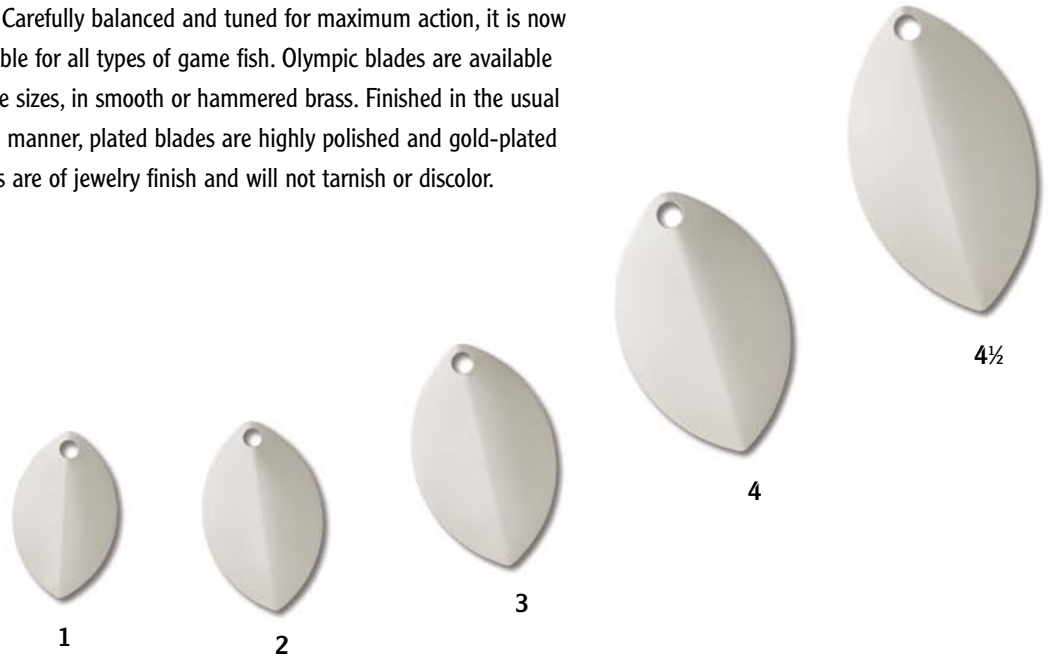

Olympic Blades

This very popular style spinner blade is unique in design and has a tremendous reputation in the Great Northwest for salmon and trout. Carefully balanced and tuned for maximum action, it is now available for all types of game fish. Olympic blades are available in nine sizes, in smooth or hammered brass. Finished in the usual Worth manner, plated blades are highly polished and gold-plated blades are of jewelry finish and will not tarnish or discolor.

Olympic Blades - Smooth

Size	1	2	3	4	4 1/2
Length (in.)	.875	1.000	1.187	1.410	1.645
Width (in.)	.546	.624	.741	.880	.950
Hole Diameter (in.)	.093	.093	.111	.134	.138
Thickness (in.)	.018	.018	.020	.020	.020
Weight Per Thousand (lbs.)	1.90	2.53	3.90	5.60	7.00
Plain Brass	99111	99112	99113	99114	99119
Cost Per Thousand	\$44.00	\$52.80	\$70.90	\$106.80	\$123.10
Polished Brass	99121	99122	99123	99124	99129
Cost Per Thousand	\$47.50	\$56.90	\$75.60	\$114.90	\$135.70
Polished Brass Lacquered	99131	99132	99133	99134	99139
Cost Per Thousand	\$77.50	\$86.90	\$105.60	\$174.90	\$195.70
Nickeled	99141	99142	99143	99144	99149
Cost Per Thousand	\$49.80	\$59.60	\$79.20	\$120.30	\$146.30
Gold Plate	99151	99152	99153	99154	99159
Cost Per Thousand	Please call for pricing on gold plate items.				