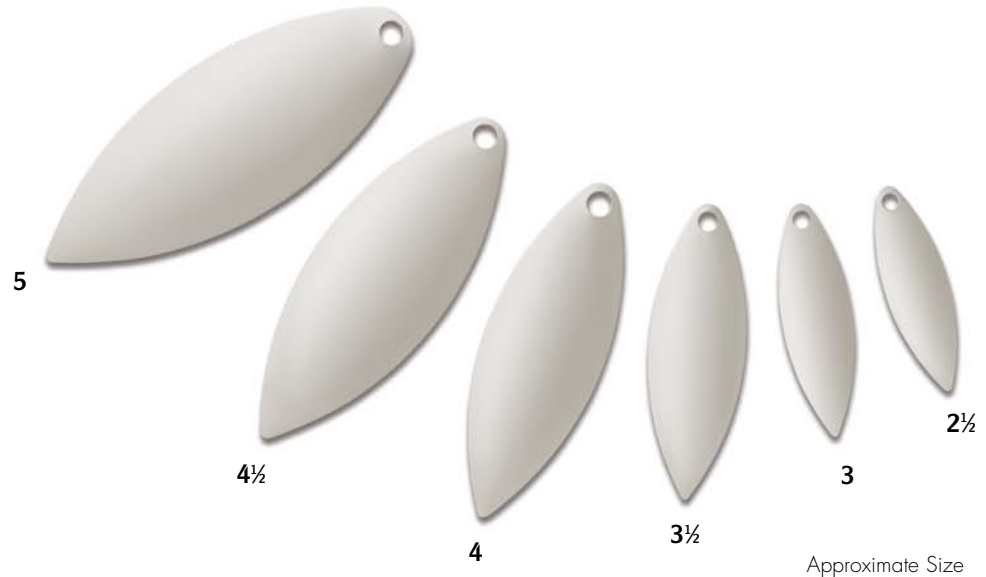

## Willow Leaf Blades Shallow Cup

Designed to spin at slower retrieve speeds than a traditional Willow Leaf blade and to swing with a broader arch for more flash. These new blades offer lure designers the ability to fine-tune their lure actions. Available in six popular sizes.

## Willow Leaf Blades Shallow Cup - Smooth

Size	2 1/2	3	3 1/2	4	4 1/2	5
Length (in.)	1.128	1.240	1.562	1.872	2.062	2.260
Width (in.)	.340	.376	.511	.640	.740	.836
Hole Diameter (in.)	.082	.089	.102	.128	.125	.125
Thickness (in.)	.018	.018	.018	.018	.018	.020
Weight Per Thousand (lbs.)	1.48	1.81	3.10	4.74	6.12	8.56
Plain Brass	85150	84803	84808	84804	85130	84805
Cost Per Thousand	\$30.50	\$35.80	\$57.20	\$81.00	\$105.00	\$137.90
Polished Brass	85151	84813	84818	84814	85131	84815
Cost Per Thousand	\$33.70	\$39.30	\$61.50	\$88.70	\$117.00	\$152.50
Polished Brass Lacquered	85152	84043	84048	84044	85132	84045
Cost Per Thousand	\$63.70	\$69.30	\$91.50	\$148.70	\$177.00	\$212.50
Nickeled	85155	84823	84828	84824	85135	84825
Cost Per Thousand	\$35.30	\$41.00	\$63.30	\$92.90	\$126.20	\$164.80
Gold Plate	85156	84833	84838	84834	85136	84835
Cost Per Thousand	Please call for pricing on gold plate items.					