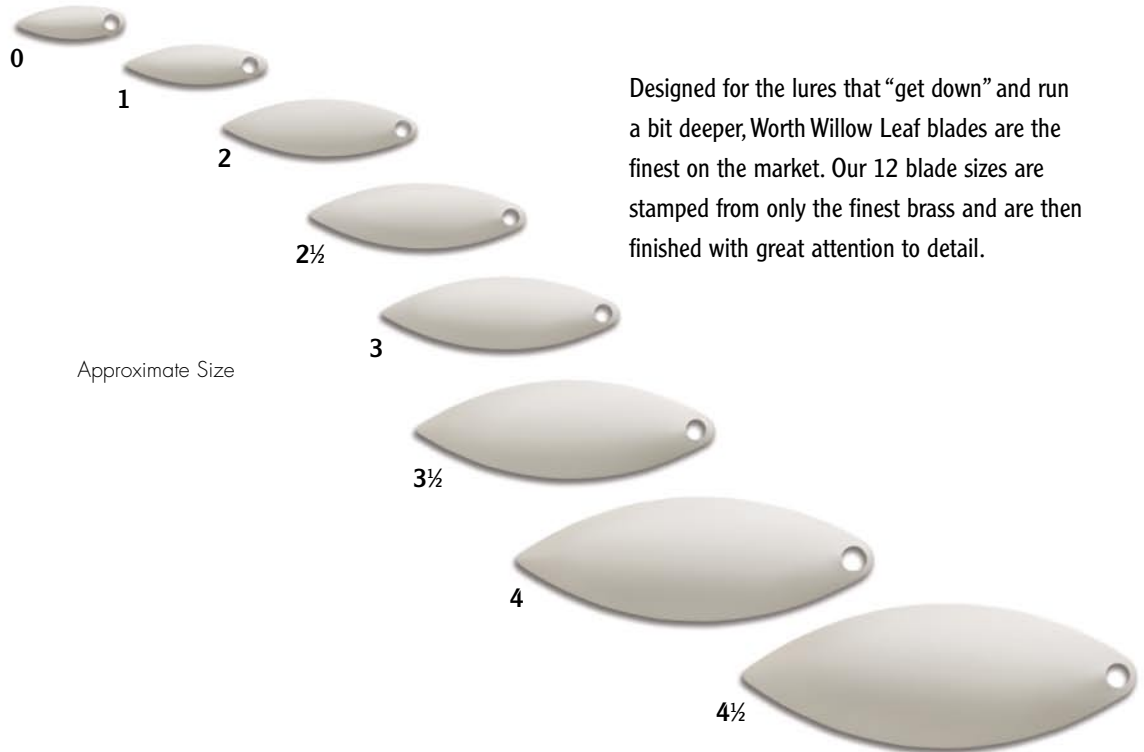

## Willow Leaf Blades

Designed for the lures that “get down” and run a bit deeper, Worth Willow Leaf blades are the finest on the market. Our 12 blade sizes are stamped from only the finest brass and are then finished with great attention to detail.

## Willow Leaf Blades - Smooth

Size	0	1	2	2 1/2	3	3 1/2
Length (in.)	.568	.744	1.016	1.128	1.240	1.562
Width (in.)	.172	.208	.296	.340	.376	.511
Hole Diameter (in.)	.078	.082	.082	.082	.089	.102
Thickness (in.)	.012	.014	.018	.018	.018	.018
Weight Per Thousand (lbs.)	.28	.48	1.18	1.56	1.85	3.18
Plain Brass	94800	94801	94802	95150	94803	94808
Cost Per Thousand	\$9.70	\$12.60	\$25.30	\$30.50	\$35.80	\$57.20
Polished Brass	94810	94811	94812	95151	94813	94818
Cost Per Thousand	\$11.30	\$15.00	\$28.30	\$33.70	\$39.30	\$61.50
Polished Brass Lacquered	94040	94041	94042	95152	94043	94048
Cost Per Thousand	\$41.30	\$45.00	\$58.30	\$63.70	\$69.30	\$91.50
Nickeled	94820	94821	94822	95155	94823	94828
Cost Per Thousand	\$11.80	\$15.90	\$29.70	\$35.30	\$41.00	\$63.30
Gold Plate	94830	94831	94832	95156	94833	94838
Cost Per Thousand	Please call for pricing on gold plate items.					