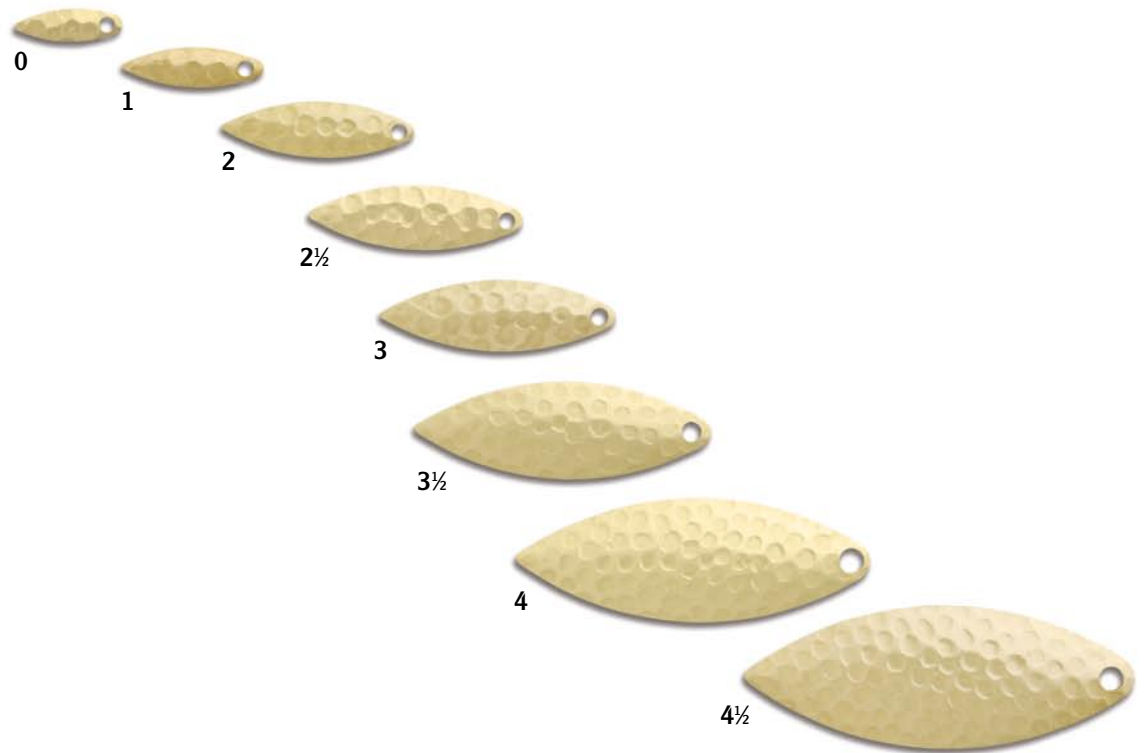

Willow Leaf Blades

Willow Leaf Blades - Hammered

Size	0	1	2	2 1/2	3	3 1/2
Length (in.)	.568	.744	1.016	1.128	1.240	1.562
Width (in.)	.172	.208	.296	.340	.376	.511
Hole Diameter (in.)	.078	.082	.082	.082	.089	.102
Thickness (in.)	.012	.014	.018	.018	.018	.018
Weight Per Thousand (lbs.)	0.27	0.44	1.08	1.41	1.70	3.00
Plain Brass	94850	94851	94852	95160	94853	94858
Cost Per Thousand	$11.20	$14.50	$29.10	$35.10	$41.20	$65.80
Polished Brass	94860	94861	94862	95161	94863	94868
Cost Per Thousand	$13.00	$17.30	$32.60	$38.80	$45.10	$70.70
Polished Brass Lacquered	94050	94051	94052	95162	94053	94058
Cost Per Thousand	$43.00	$47.30	$62.60	$68.80	$75.10	$100.70
Nickeled	94870	94871	94872	95165	94873	94878
Cost Per Thousand	$13.60	$18.30	$34.10	$40.60	$47.20	$72.80
Gold Plate	94880	94881	94882	95166	94883	94888
Cost Per Thousand	Please call for pricing on gold plate items.					

Packaging: Bulk, Polybagged

Quantity Discounts (per size & finish): 5M-9M less 5%, 10M-24M less 10%, 25M-49M less 15%, 50M-99M less 20% 100M-Over less 25%
Discounts not available on gold.