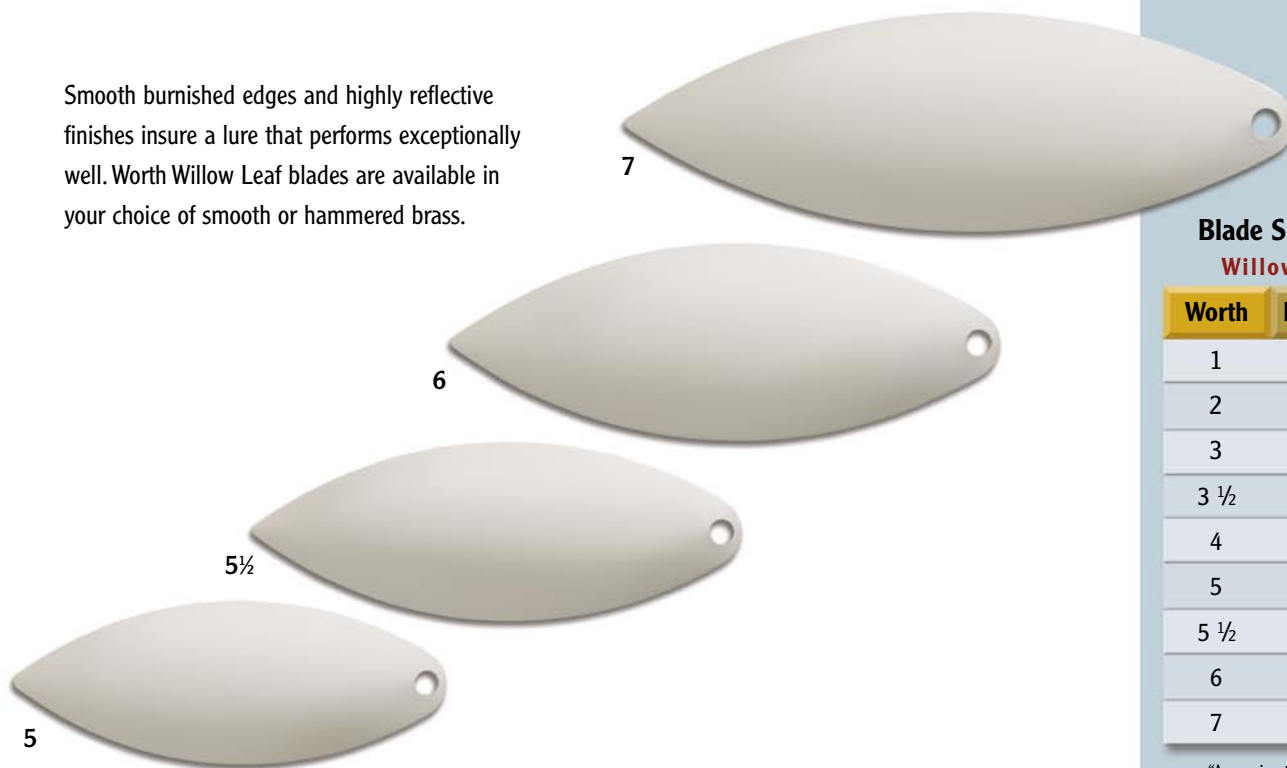

Willow Leaf Blades

Smooth burnished edges and highly reflective finishes insure a lure that performs exceptionally well. Worth Willow Leaf blades are available in your choice of smooth or hammered brass.

Blade Size Comparison
Willow Leaf Blades

Worth	Lakeland®	Hagen's®
1	1	1
2	2	2
3	3	3
3 ½	3 ½	3 ½
4	4	4
5	4 ½	4 ½
5 ½	5	
6	6	5
7	7	7

"Approximate Blade Size Comparison"

Willow Leaf Blades - Smooth

Size	4	4 ½	5	5 ½	6	7
Length (in.)	1.872	2.062	2.260	2.562	2.875	3.500
Width (in.)	.640	.740	.836	.918	1.000	1.125
Hole Diameter (in.)	.128	.125	.125	.128	.136	.156
Thickness (in.)	.018	.018	.020	.020	.020	.020
Weight Per Thousand (lbs.)	4.80	6.07	8.60	10.45	13.13	17.50
Plain Brass	94804	95130	94805	94809	94806	94807
Cost Per Thousand	$81.00	$105.00	$137.90	$183.60	$222.80	$307.20
Polished Brass	94814	95131	94815	94819	94816	94817
Cost Per Thousand	$88.70	$117.00	$152.50	$199.50	$247.90	$340.40
Polished Brass Lacquered	94044	95132	94045	94049	94046	94047
Cost Per Thousand	$148.70	$177.00	$212.50	$289.50	$367.90	$460.40
Nickeled	94824	95135	94825	94829	94826	94827
Cost Per Thousand	$92.90	$126.20	$164.80	$214.70	$264.00	$367.80
Gold Plate	94834	95136	94835	94839	94836	94837
Cost Per Thousand	Please call for pricing on gold plate items.					

Packaging: Bulk, Polybagged

Quantity Discounts (per size & finish): 5M-9M less 5%, 10M-24M less 10%, 25M-49M less 15%, 50M-99M less 20% 100M-Over less 25%

Discounts not available on gold.