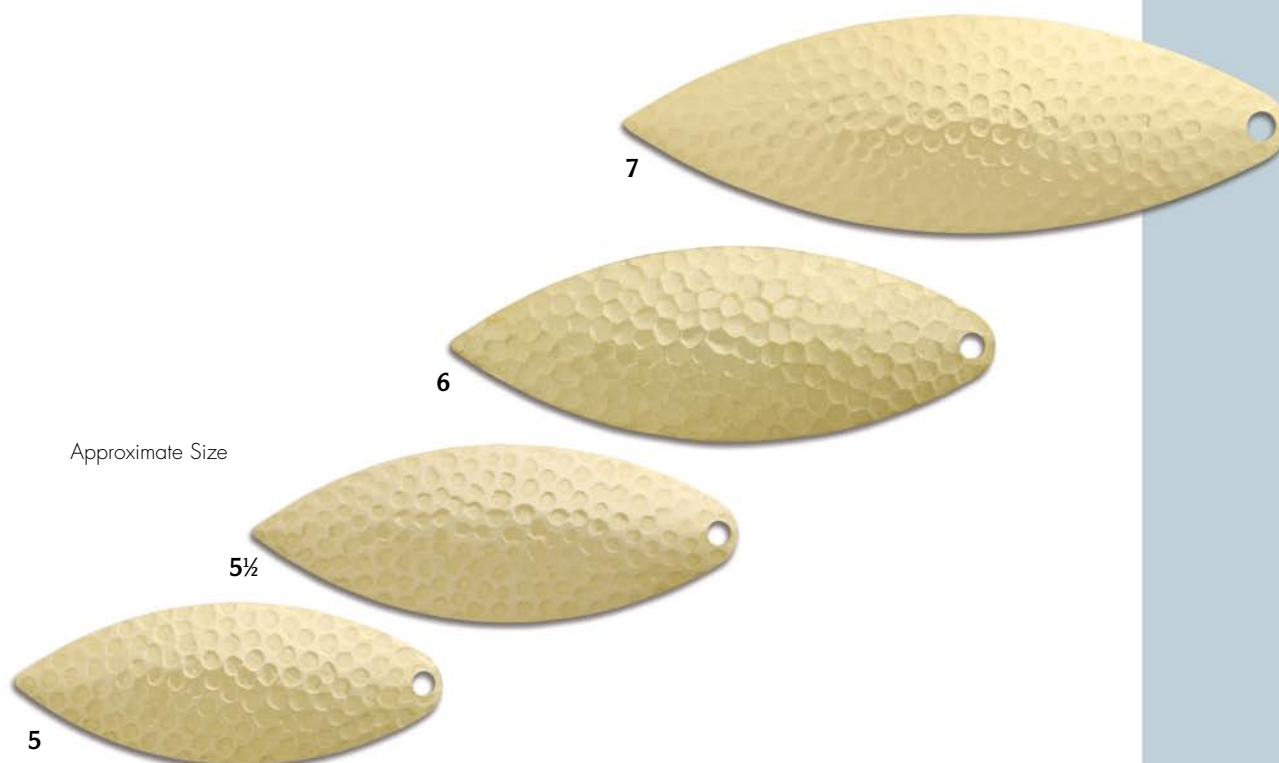

Willow Leaf Blades

Willow Leaf Blades - Hammered

Size	4	4 1/2	5	5 1/2	6	7
Length (in.)	1.872	2.062	2.260	2.562	2.875	3.500
Width (in.)	.640	.740	.836	.918	1.000	1.125
Hole Diameter (in.)	.128	.125	.125	.128	.136	.156
Thickness (in.)	.018	.018	.020	.020	.020	.020
Weight Per Thousand (lbs.)	4.49	6.37	8.00	10.08	12.39	16.54
Plain Brass	94854	95140	94855	94859	94856	94857
Cost Per Thousand	$93.20	$120.80	$158.60	$211.10	$256.20	$353.30
Polished Brass	94864	95141	94865	94869	94866	94867
Cost Per Thousand	$102.00	$134.50	$175.40	$229.40	$285.00	$391.50
Polished Brass Lacquered	94054	95142	94055	94059	94056	94057
Cost Per Thousand	$162.00	$194.50	$235.40	$319.40	$405.00	$511.50
Nickeled	94874	95145	94875	94879	94876	94877
Cost Per Thousand	$106.80	$145.10	$189.50	$246.90	$303.60	$423.00
Gold Plate	94884	95146	94885	94889	94886	94887
Cost Per Thousand	Please call for pricing on gold plate items.					

Packaging: Bulk, Polybagged

Quantity Discounts (per size & finish): 5M-9M less 5%, 10M-24M less 10%, 25M-49M less 15%, 50M-99M less 20% 100M-Over less 25%

Discounts not available on gold.